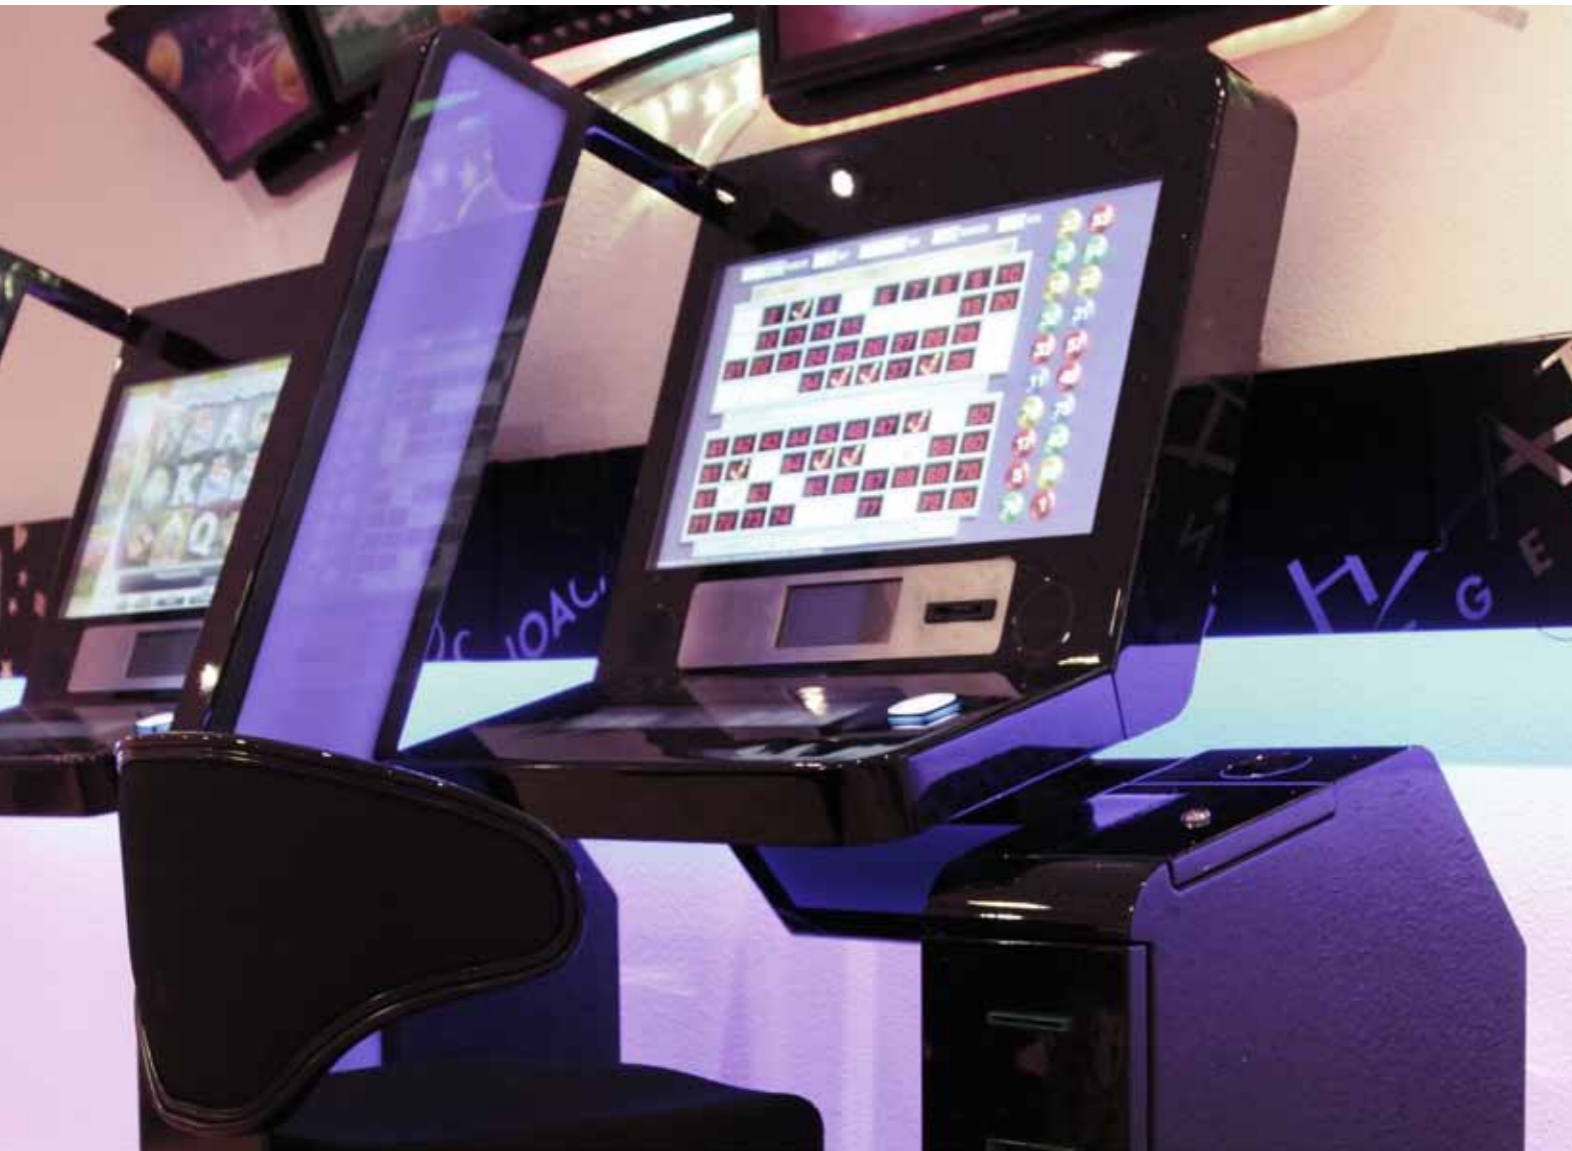

Today, Gaming Support is well-known for its outstanding performance and strong brand equity. Our product line-up includes the BonusBox slot bonusing product, Jackpot Controllers, Slot Accounting, the award winning and gaming industry's leading Media System specifically developed to broadcast the excitement and joy of players winning, the world's first Slim line range of lightweight gaming signs and Traditional Casino Signs.

ONE device bringing an additional money stream of the Online Casino Games to your brick and mortar casino creating opportunities for Player Tracking, Ticketing, Mystery Jackpots in your casino for Online Casino Games.

1. RGB Multi Purpose LED Light
2. Loudspeakers
3. Player Tracking Unit (Optional)
4. Dynamic Button Panel
5. Physical Play Button
6. Accounting Interface (Optional)
7. Ticket Printer
8. Bill Validator
9. Power Supply
10. HiFi Amplifier
11. Sub woofer
12. CPU
13. Privacy Screen