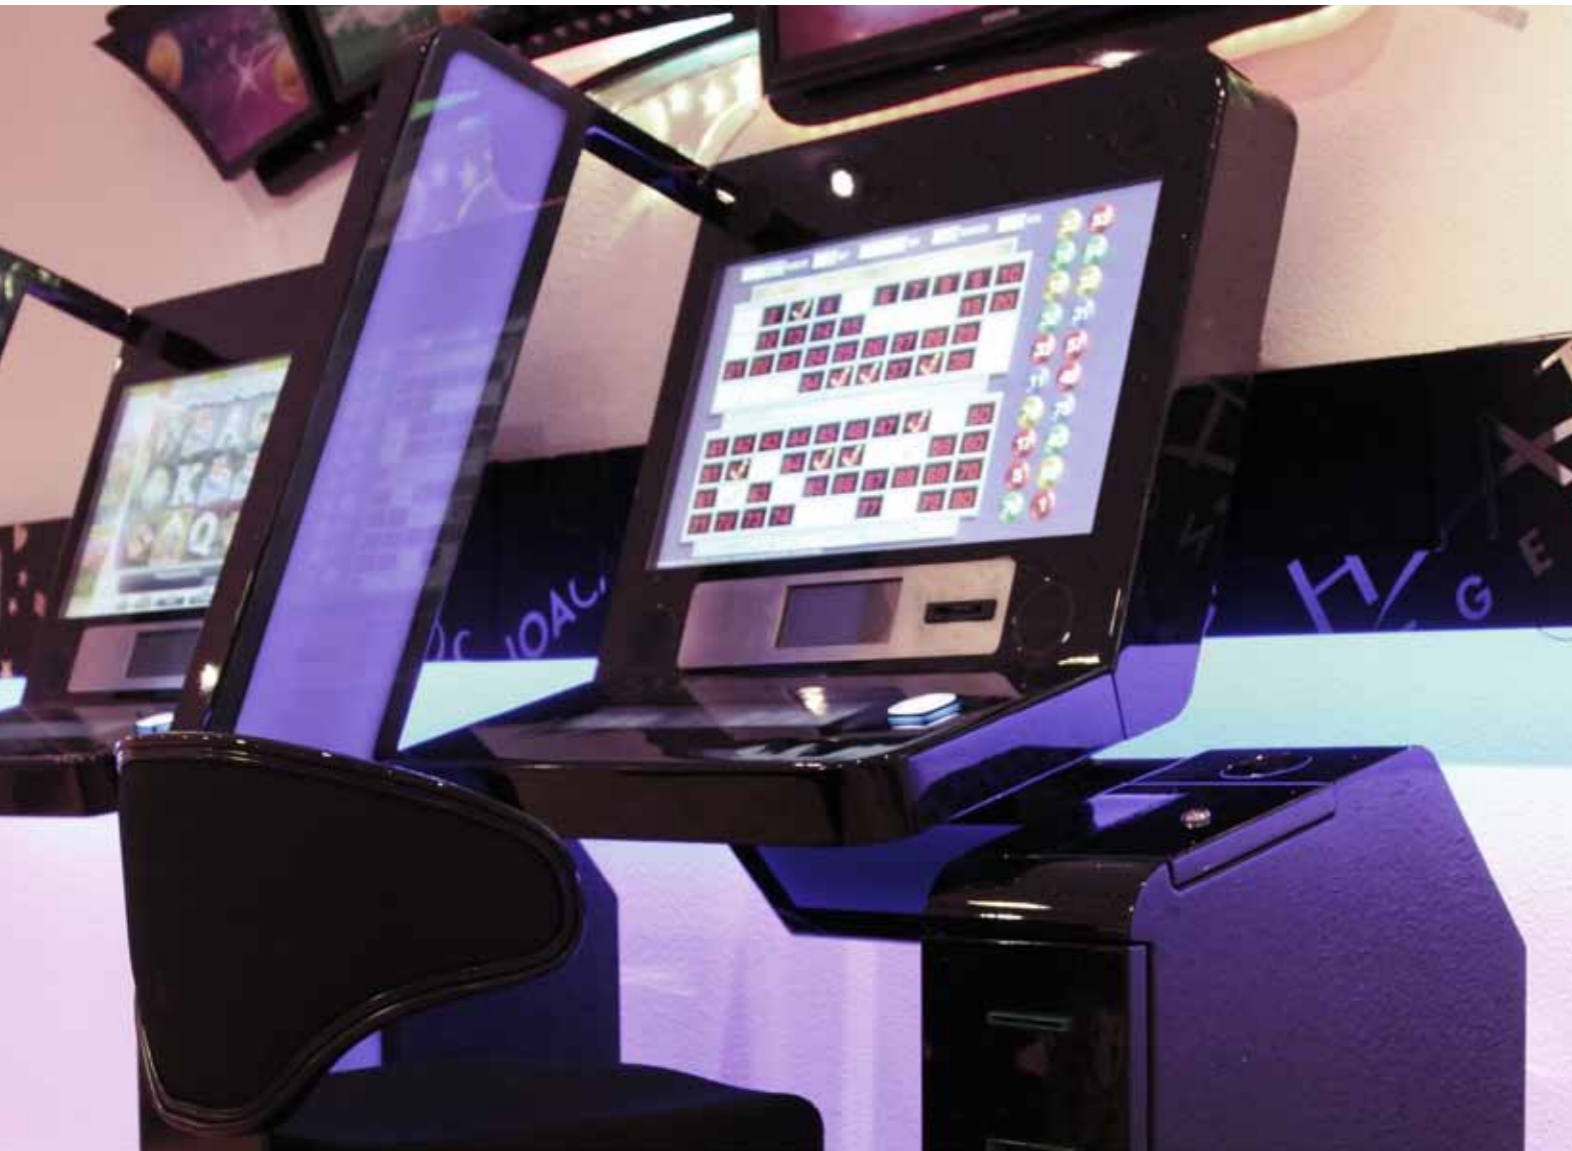

# Why Hybrid?

Worldwide, many casinos are struggling to cope with the rapid growth of Online Gaming. The Hybrid Gaming Device elegantly merges Stand alone, Multiplayer & Server based Casino Slotmachines as well as VLT Terminal based Gaming Devices and Online Gaming.

ONE device bringing an additional money stream of the Online Casino Games to your brick and mortar casino creating opportunities for Player Tracking, Ticketing, Mystery Jackpots in your casino for Online Casino Games.