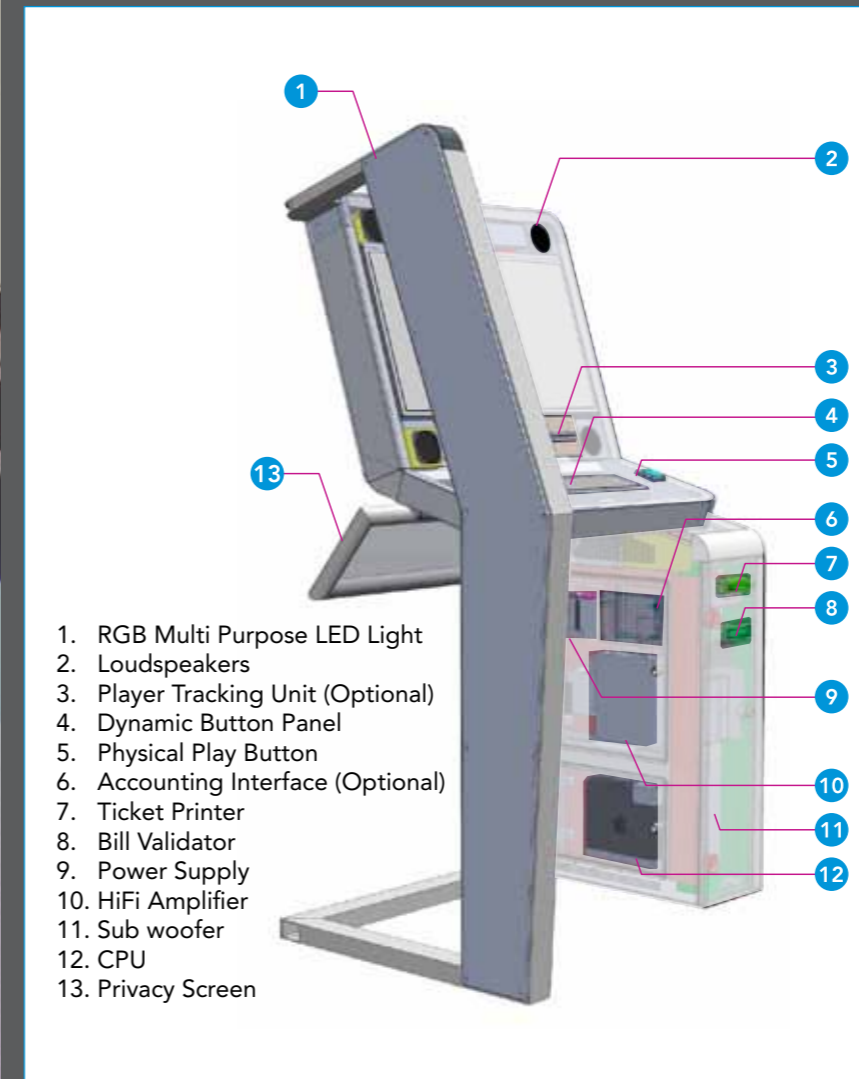

ONE device bringing an additional money stream of the Online Casino Games to your brick and mortar casino creating opportunities for Player Tracking, Ticketing, Mystery Jackpots in your casino for Online Casino Games.

1. RGB Multi Purpose LED Light
2. Loudspeakers
3. Player Tracking Unit (Optional)
4. Dynamic Button Panel
5. Physical Play Button
6. Accounting Interface (Optional)
7. Ticket Printer
8. Bill Validator
9. Power Supply
10. HiFi Amplifier
11. Sub woofer
12. CPU
13. Privacy Screen

Technical

Model	Hybrid Gaming Device (HGD)
Dimensions (mm)	W 999 x H 1640 x D 750
Weight	100 Kg

Machine Components

CPU	Apple Mac Mini
HiFi Amplifier	Gladen One 60.4, 4x 60W
Subwoofer	WCA 178 BC 180W
Power Supplies	2x Mean Well SP-240
Bill Validator	MEI Cashflow
Ticket Printer	Future Logic GEN2
Main Display	27" ELO
Main Touch	Capacitive Zytronic 27" Anti Glare
Button Deck Display	14" Gamesman
Button Deck Touch	Capacitive Zytronic 14" Anti Glare
Loudspeakers	4x EN65 B-4 65W
RGB multi purpose LEDlight	Proprietary Gaming Support