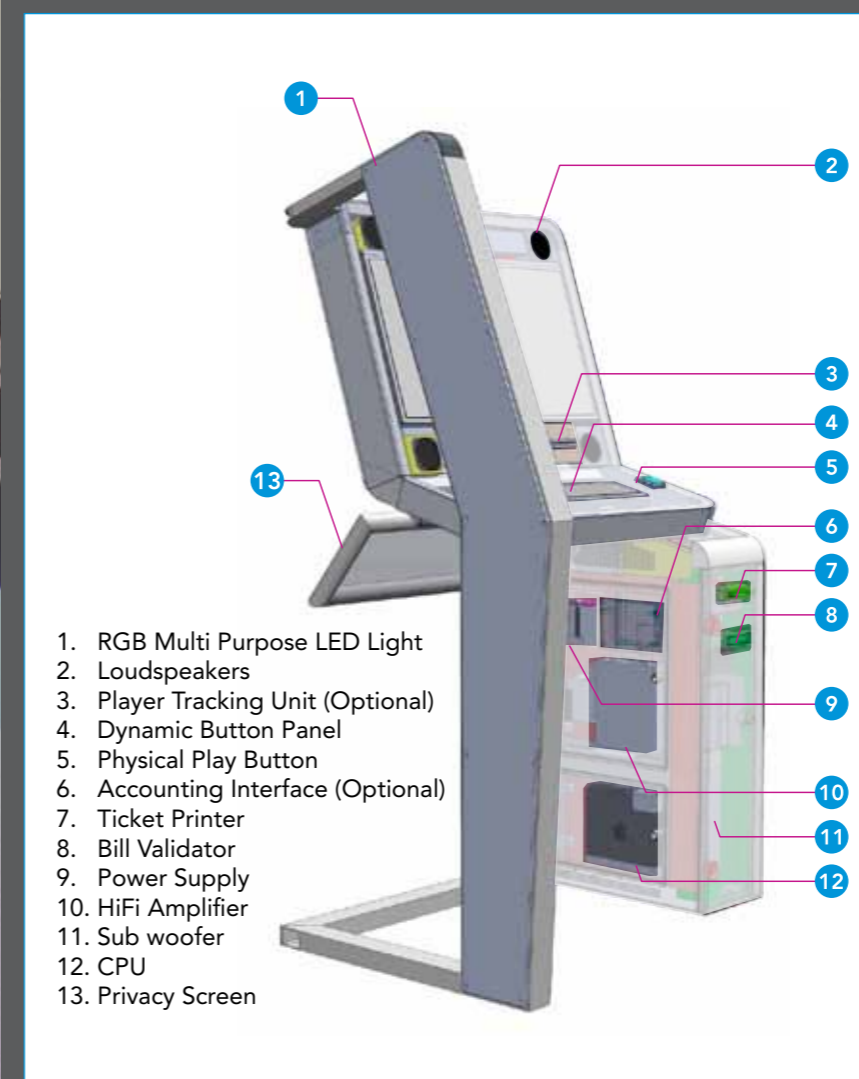

## HYBRID GAMING DEVICE

1. RGB Multi Purpose LED Light
2. Loudspeakers
3. Player Tracking Unit (Optional)
4. Dynamic Button Panel
5. Physical Play Button
6. Accounting Interface (Optional)
7. Ticket Printer
8. Bill Validator
9. Power Supply
10. HiFi Amplifier
11. Sub woofer
12. CPU
13. Privacy Screen